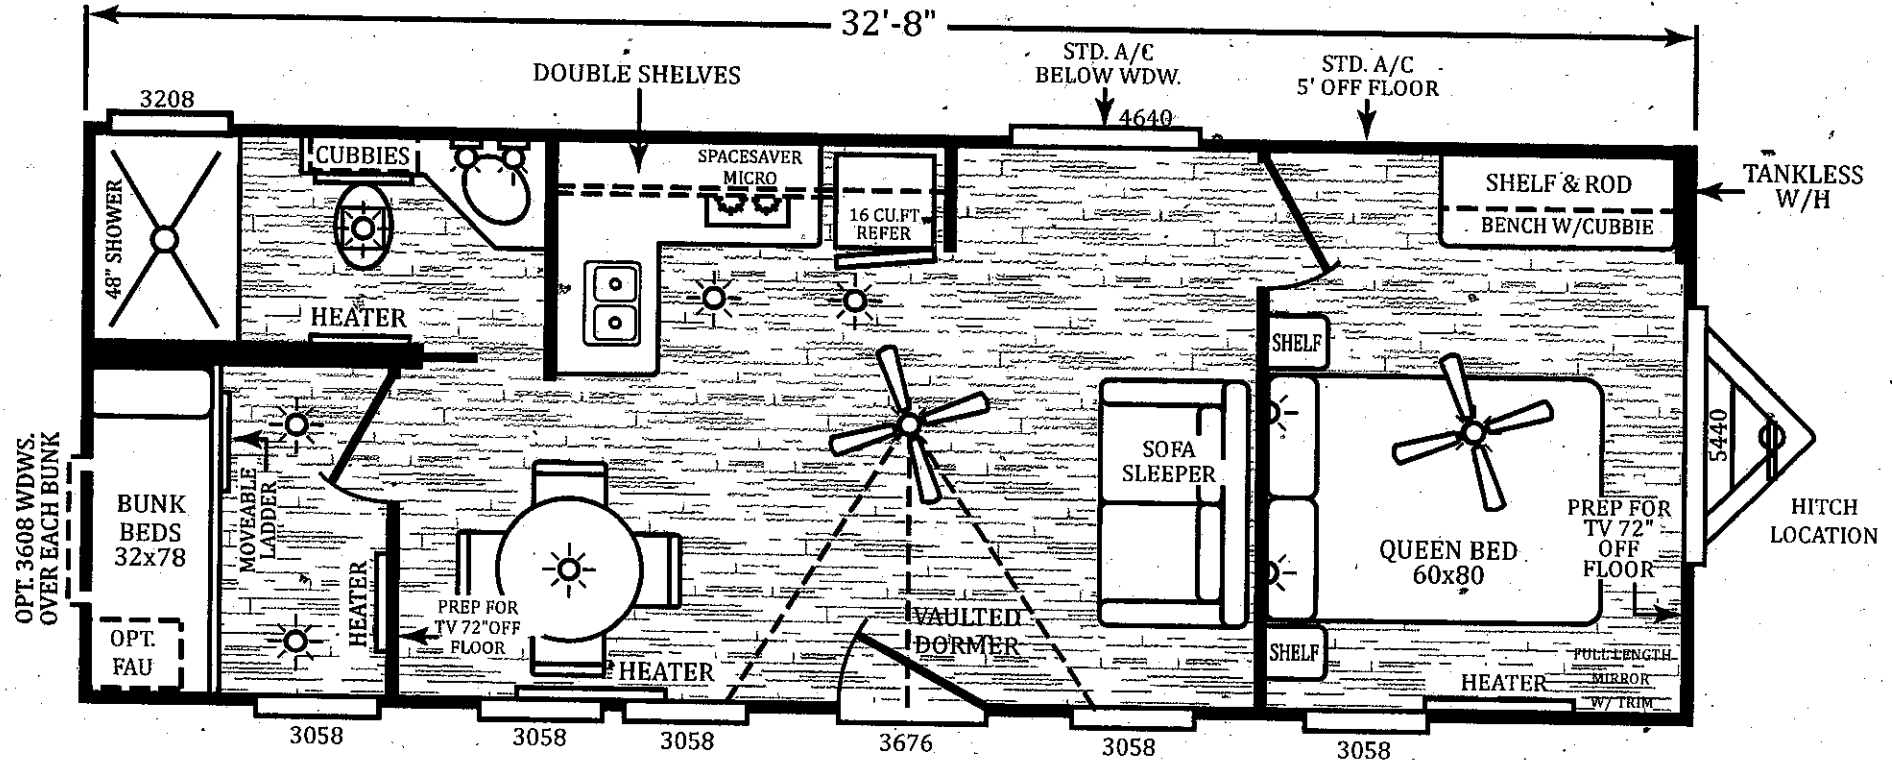

ALT. 20 GALLON ELEC.  
W/H LOCATION WHEN  
TANKLESS W/H IS OMITTED

Model: CAN-1233 S  
Size: 12' x 33'  
Description: Sleeps 6, Full Bath