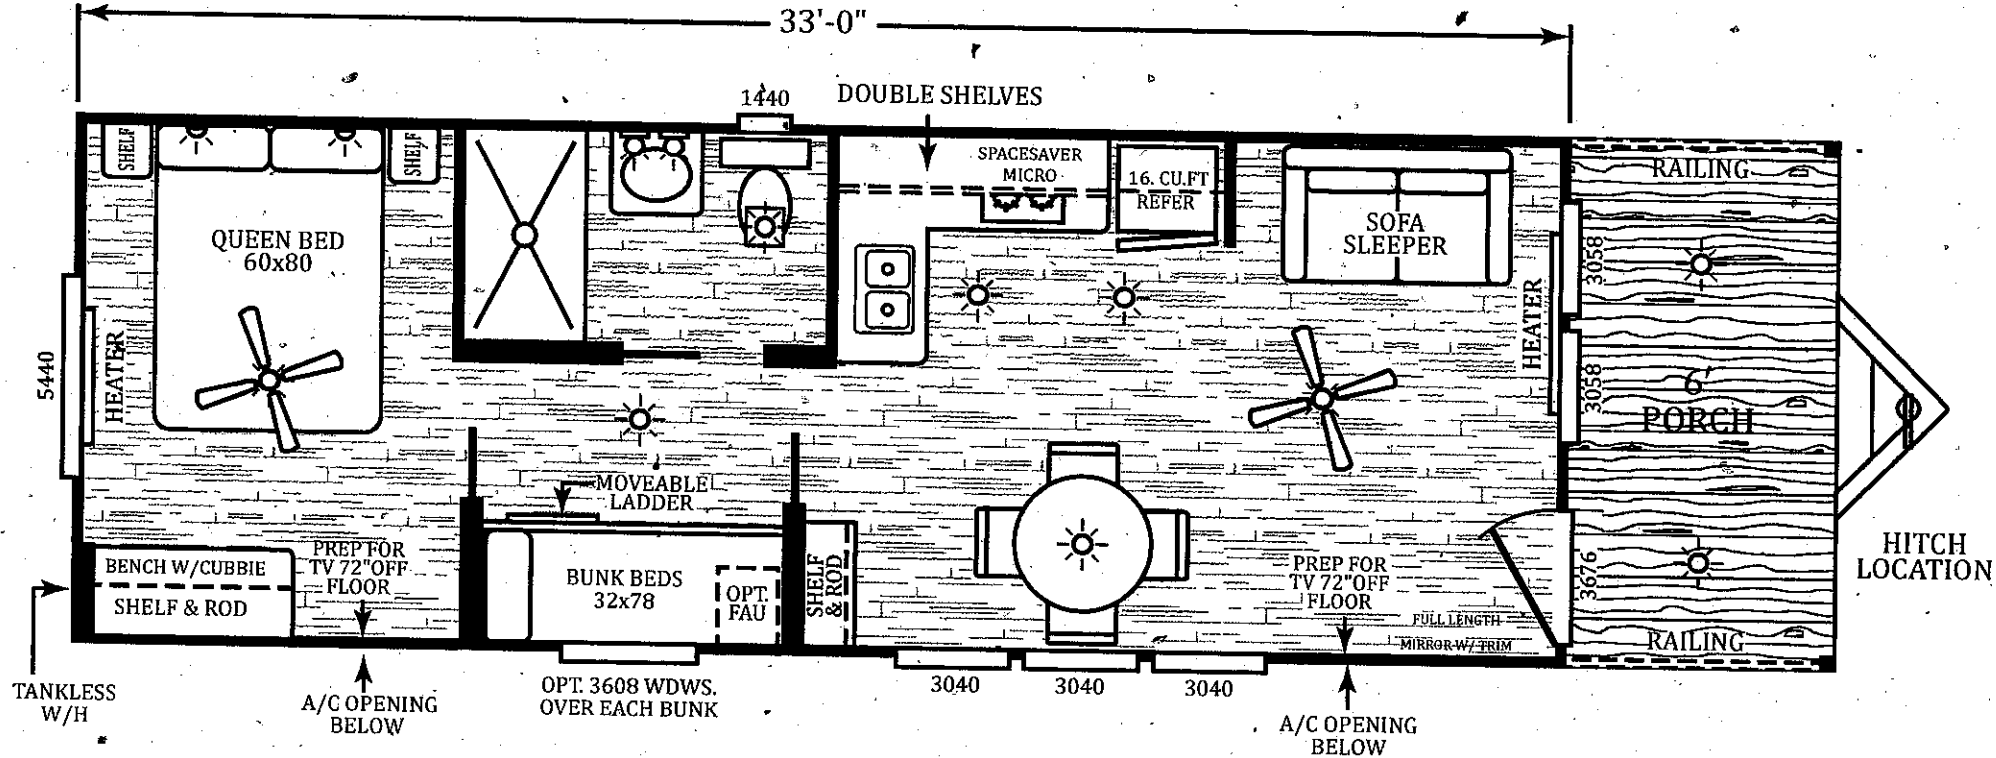

ALT. 20 GALLON ELEC.  
W/H LOCATION WHEN  
TANKLESS W/H IS OMITTED

Model: CAN-1233 FP  
 Size: 12' x 39' w/Porch  
 Description: Sleeps 6, Full Bath