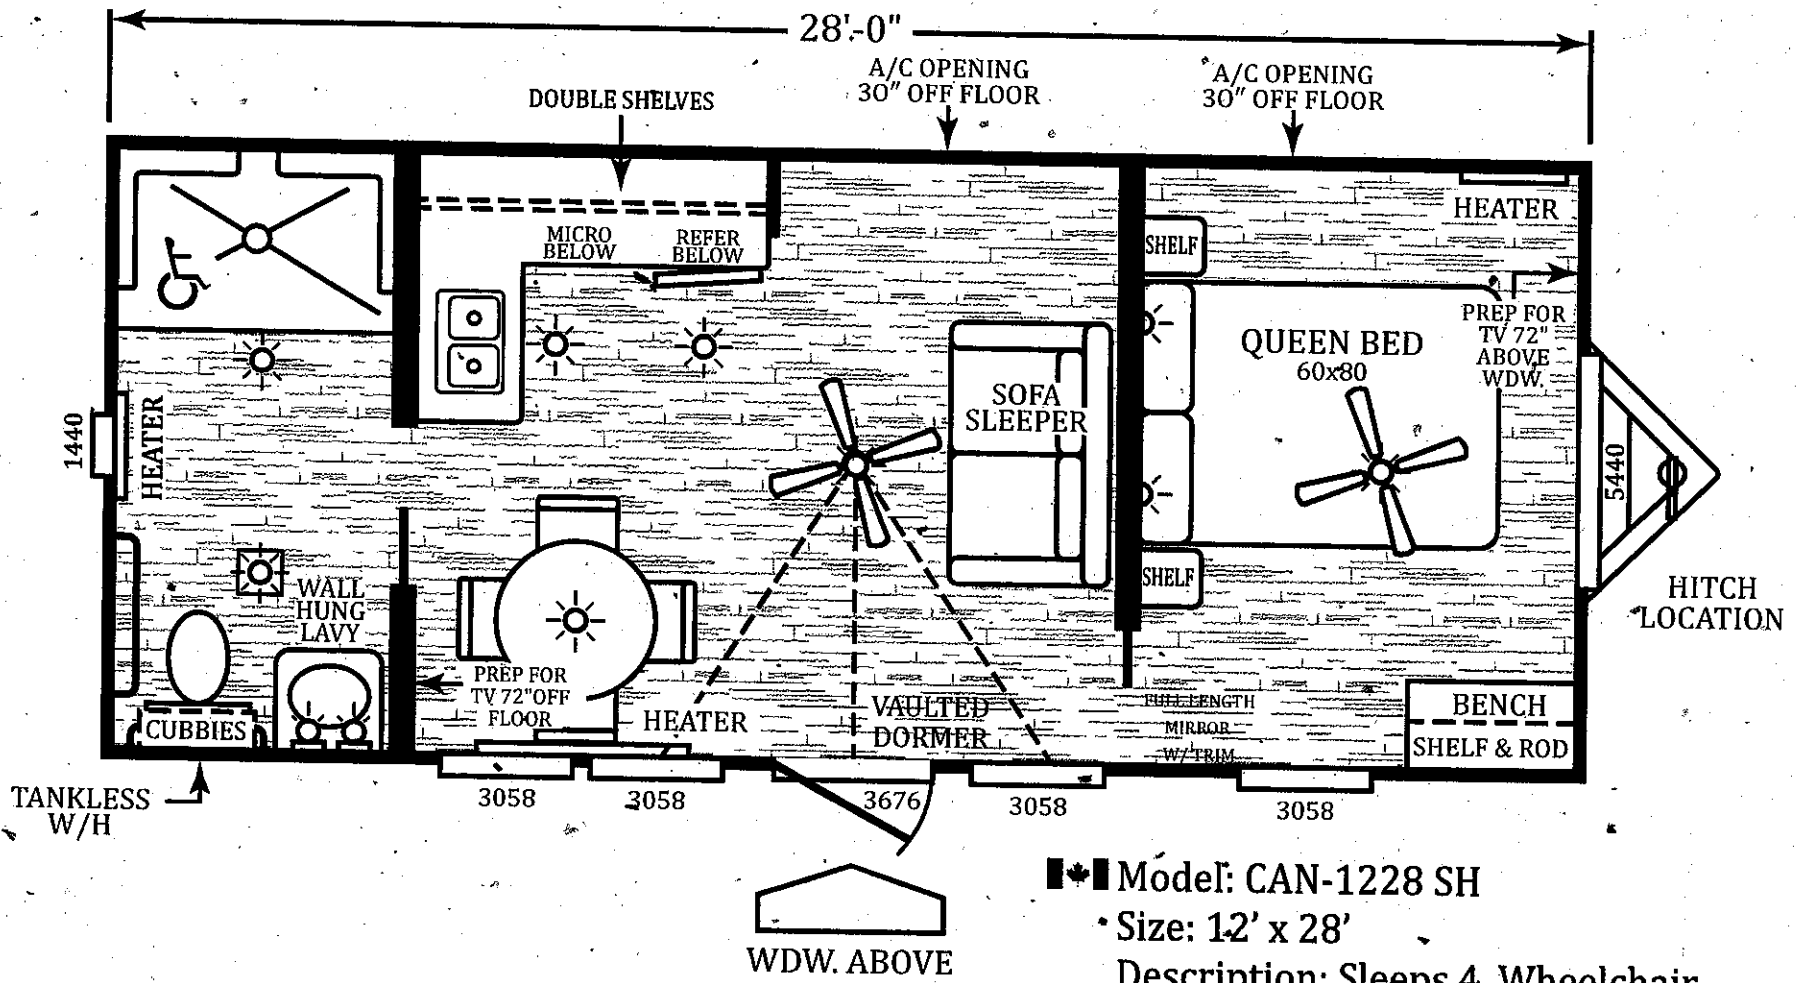

 ALT. 20 GALLON ELEC. W/H LOCATION WHEN TANKLESS W/H IS OMITTED

**Model: CAN-1228 SH**  
**Size: 12' x 28'**  
**Description: Sleeps 4, Wheelchair Friendly**