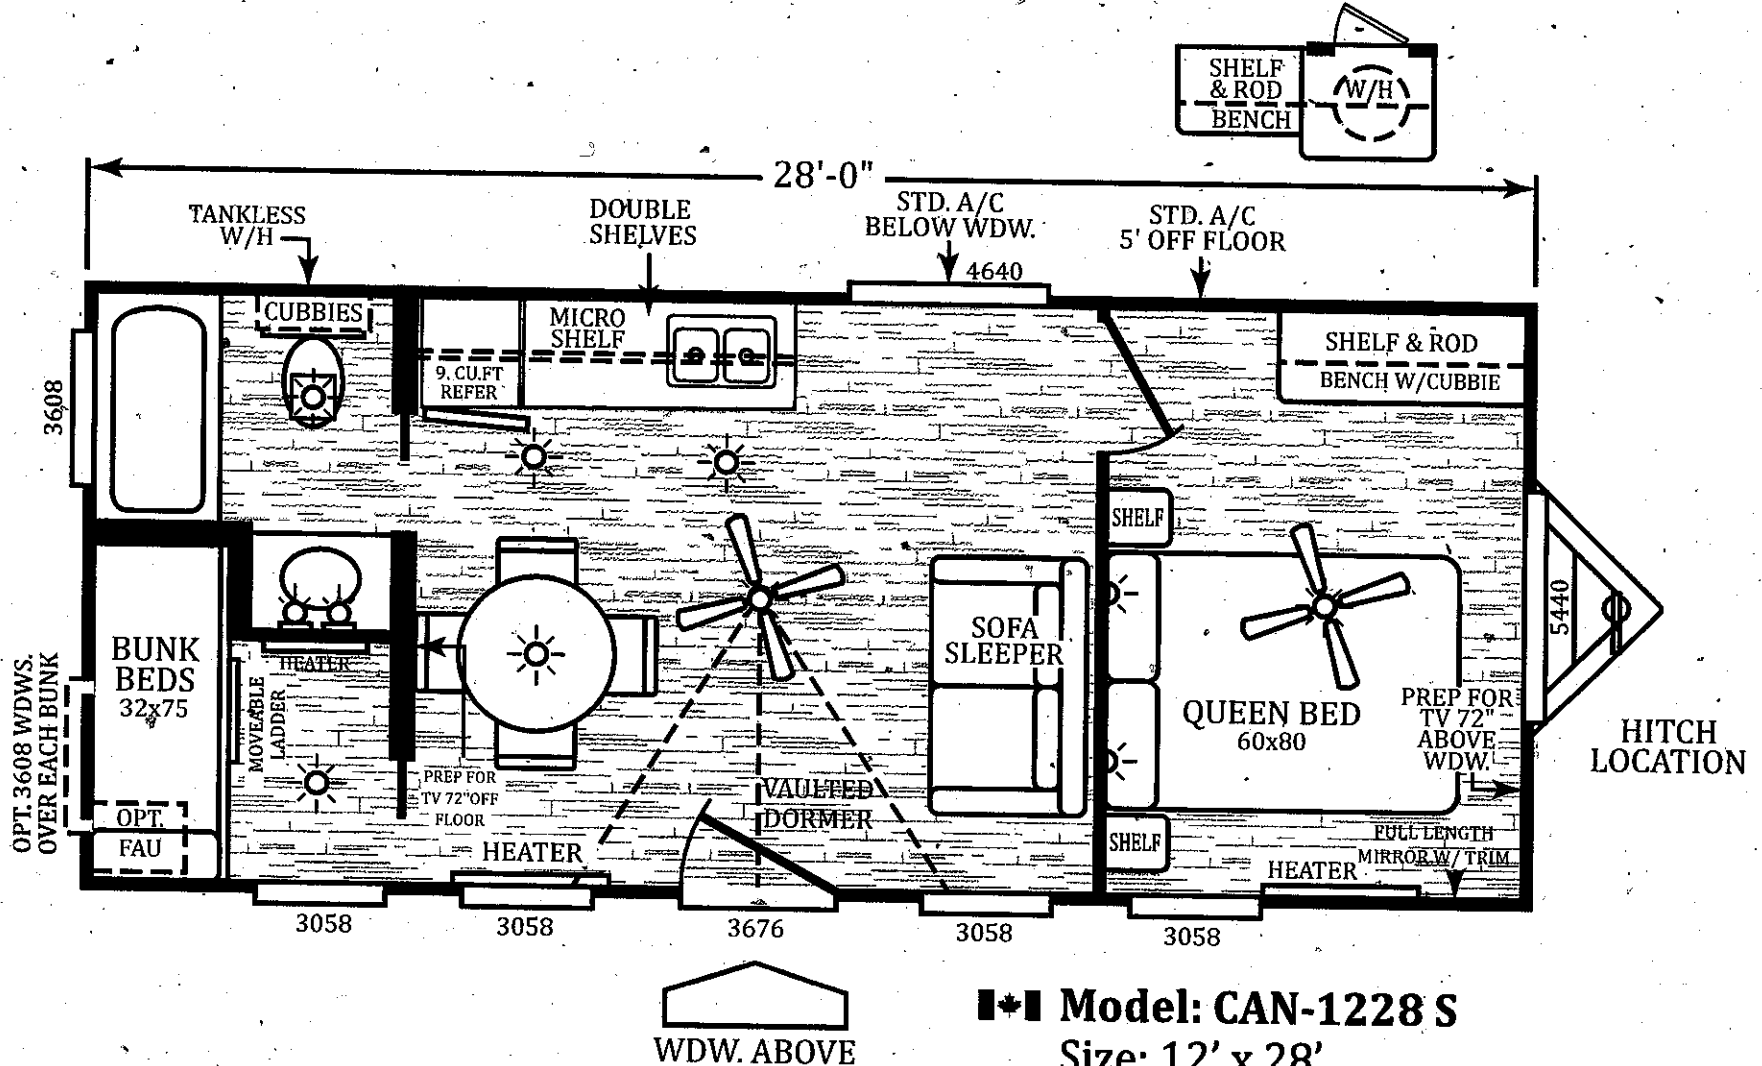

ALT. 20 GALLON ELEC. W/H LOCATION WHEN TANKLESS W/H IS OMITTED

**Model: CAN-1228 S**  
**Size: 12' x 28'**  
**Description: Sleeps 6, Full Bath.**