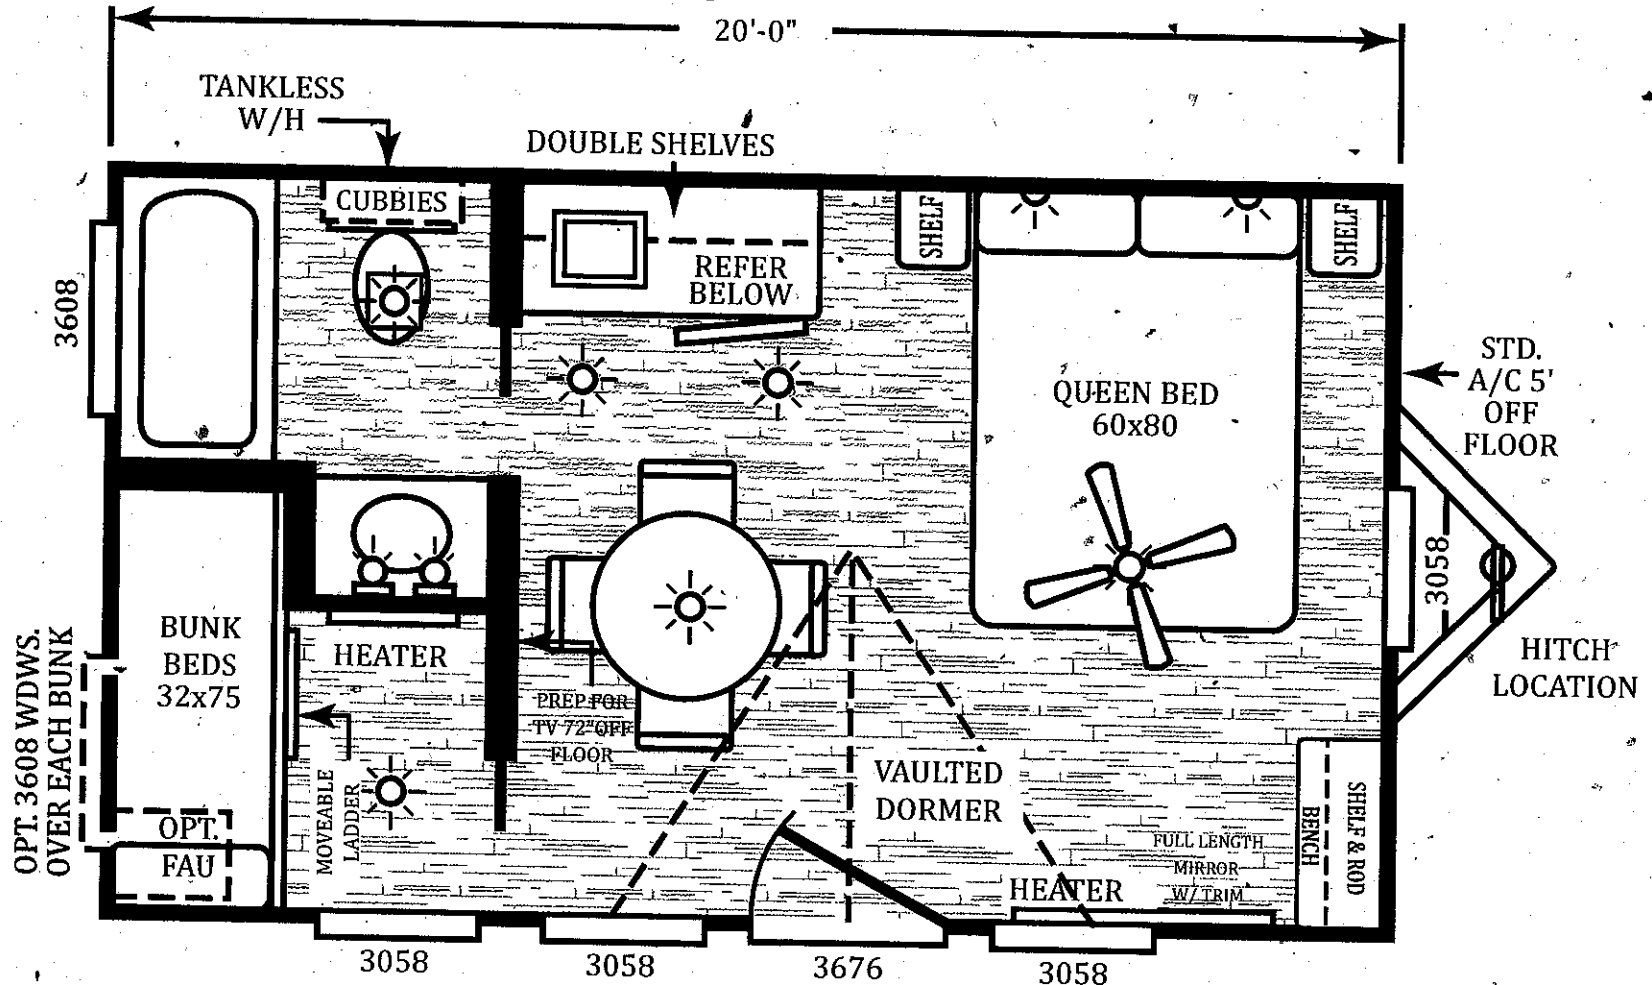

ALT. 20' GALLON ELEC.
W/H LOCATION WHEN
TANKLESS W/H IS OMITTED
ENGINEERING REQUIRED
FOR KITCHEN SINK

Model: CAN-1220 S
Size: 12' x 20'
Description: Sleeps 4, Full Bath