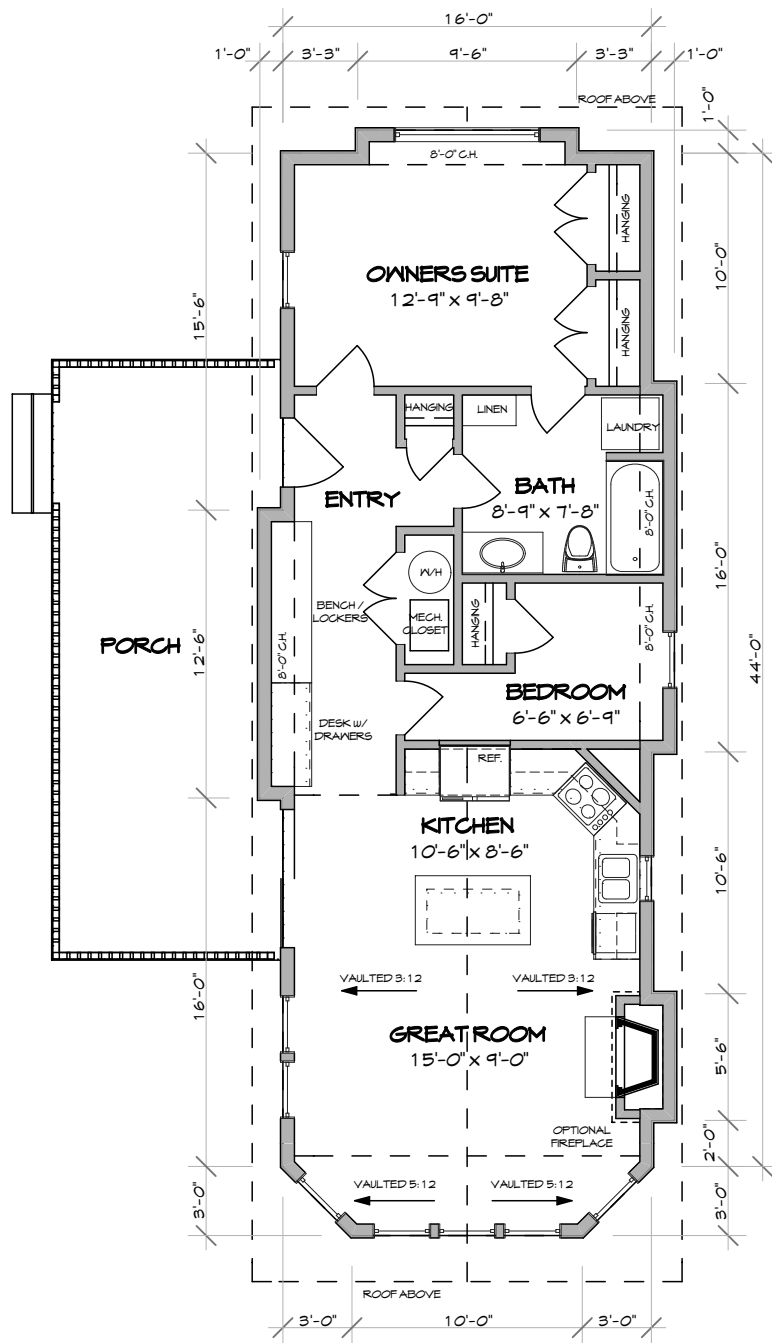

FLOOR PLAN - REFLECTION
 SCALE 1/8" = 1'-0"
 16'-0" x 44'-0" 816 FEET SQ.

PROJECT NAME:
EXPERT HOME

PROJECT NUMBER:
KINDRED - 16'-0" REFLECTION

FLOOR PLAN - REFLECTION
SCALE 1/8" = 1'-0"

16'-0" x 44'-0" 786 FEET SQ.

PROJECT NAME:

EXPERT HOME

PROJECT NUMBER:

LEGACY - 16'-0" REFLECTION

FLOOR PLAN - REFLECTION

16'-0" x 44'-0" 786 FEET SQ.

PROJECT NAME:
EXPERT HOME

PROJECT NUMBER:
UNITY - 16'-0" REFLECTION