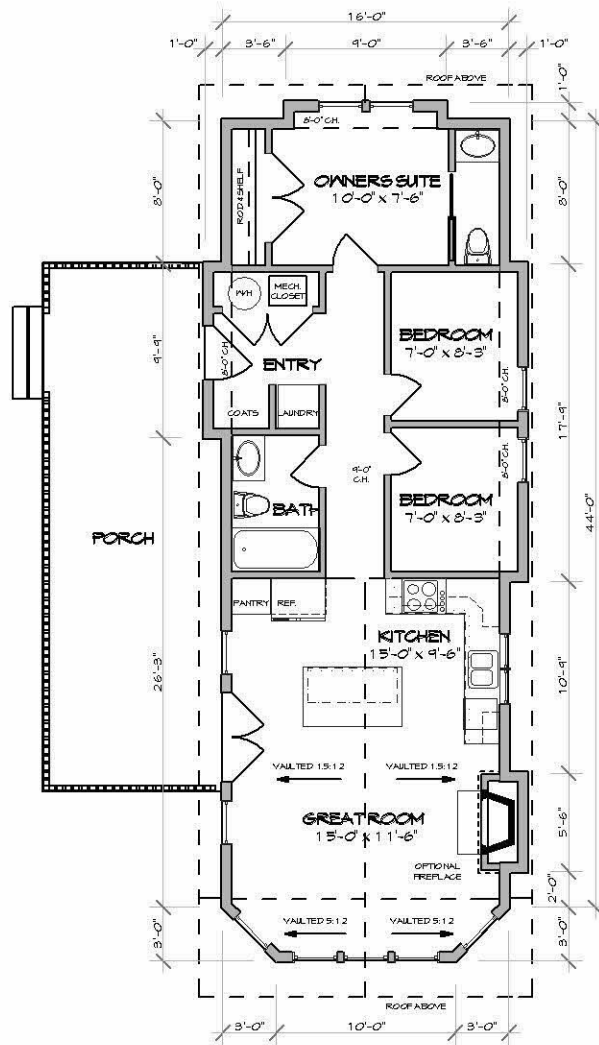

FLOOR PLAN - REFLECTION
 SCALE 1/8" = 1'-0"
 16'-0" x 44'-0" 816 FEET SQ.

PROJECT NAME:
EXPERT HOME

PROJECT NUMBER:
KINDRED - 16'-0" REFLECTION

FLOOR PLAN - REFLECTION
SCALE 1/8" = 1'-0"

16'-0" x 44'-0" 786 FEET SQ.

PROJECT NAME:

EXPERT HOME

PROJECT NUMBER:

LEGACY - 16'-0" REFLECTION

FLOOR PLAN - REFLECTION

16'-0" x 44'-0" 786 FEET SQ.

PROJECT NAME:
EXPERT HOME

PROJECT NUMBER:
UNITY - 16'-0" REFLECTION