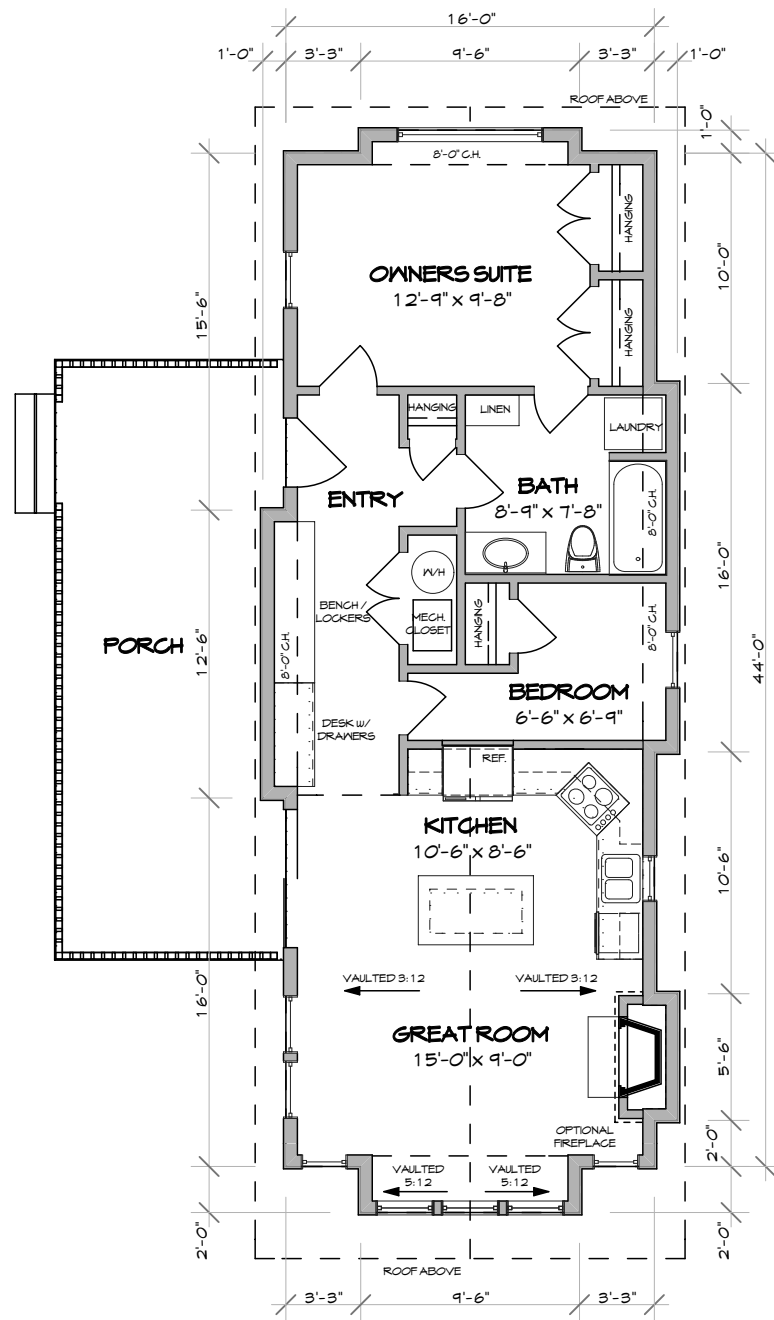

FLOOR PLAN - RETREAT
 SCALE 1/8" = 1'-0"

16'-0" x 44'-0" 796 FEET SQ.

PROJECT NAME:

EXPERT HOME

PROJECT NUMBER:

KINDRED - 16'-0" RETREAT

FLOOR PLAN - RETREAT
SCALE 1/8" = 1'-0"

16'-0" x 44'-0" 766 FEET SQ.

PROJECT NAME:
EXPERT HOME

PROJECT NUMBER:
LEGACY - 16'-0" RETREAT