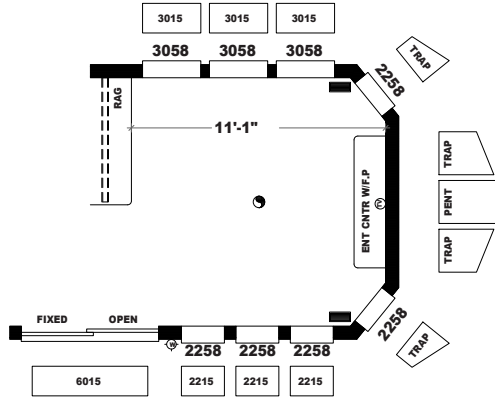

FRONT ELEVATION

OPT DOUBLE FULL-LITE DOORS

ALT LIVING ROOM

FRONT ELEVATION
W/ALT LIVING ROOM

OVERVIEW

- 2 Bedroom
- 1 Bath