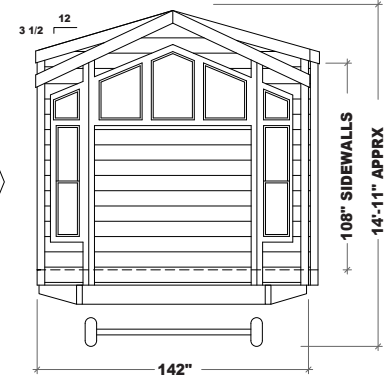

FRONT ELEVATION

OPT DOUBLE FULL-LITE DOORS

ALT LIVING ROOM

FRONT ELEVATION
W/ALT LIVING ROOM

OVERVIEW

- 2 Bedroom
- 1 Bath