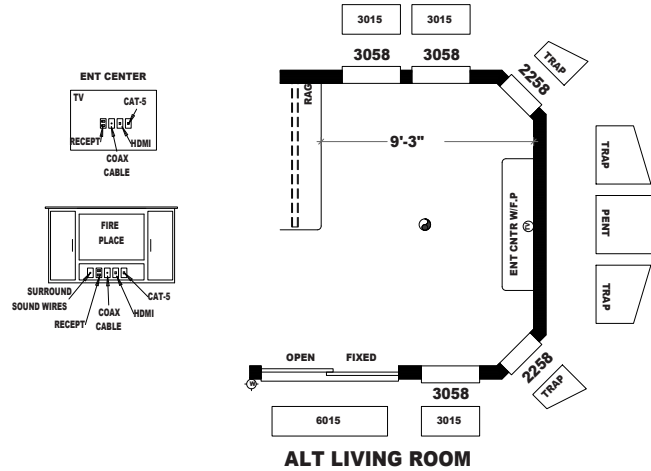

FRONT ELEVATION

OPT DOUBLE FULL-LITE DOORS

FRONT ELEVATION
W/ALT LIVING ROOM

OVERVIEW

- 1 Bedroom
- 1 Bath