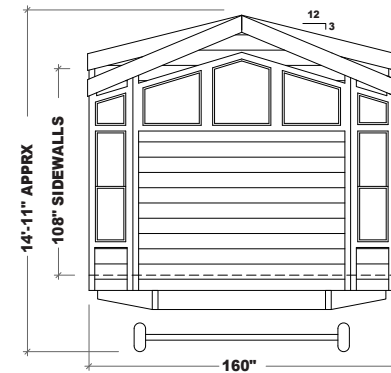

FRONT ELEVATION

OPT DOUBLE FULL-LITE DOORS

FRONT ELEVATION
W/ALT LIVING ROOM

OVERVIEW

- 1 Bedroom
- 1 Bath