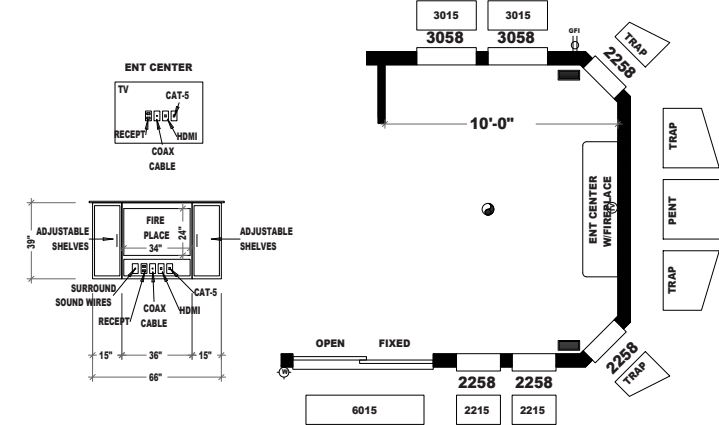

FRONT ELEVATION

OPT DOUBLE FULL-LITE DOORS

**FRONT ELEVATION
W/ALT LIVING ROOM**

OVERVIEW

- 1 Bedroom
- 1 Bath