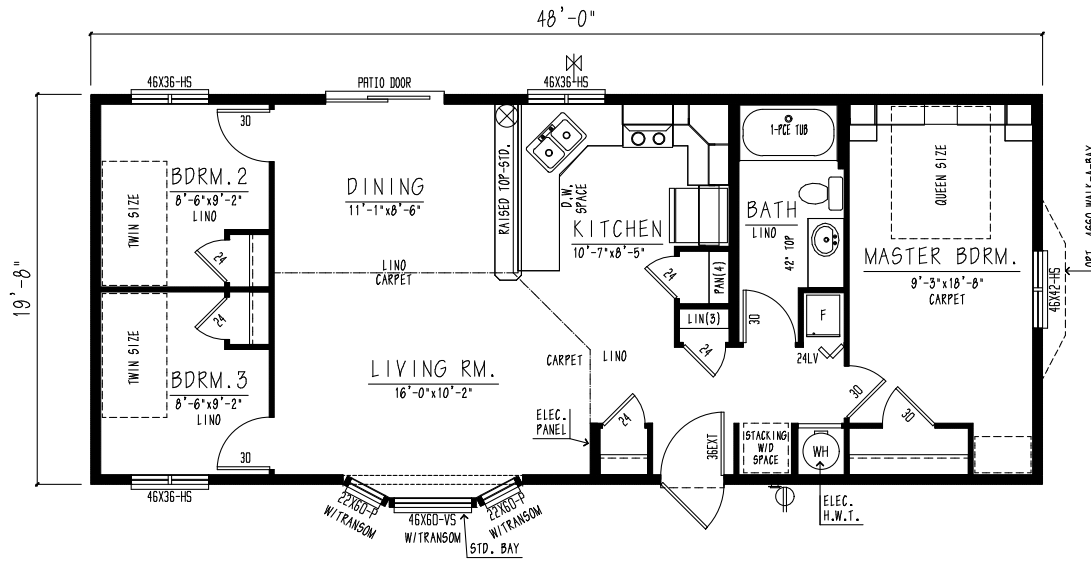

THE ELM | Floorplan

OVERVIEW

- 960 Sq.Ft Living Space
- 3 Bedroom
- 1 Bath