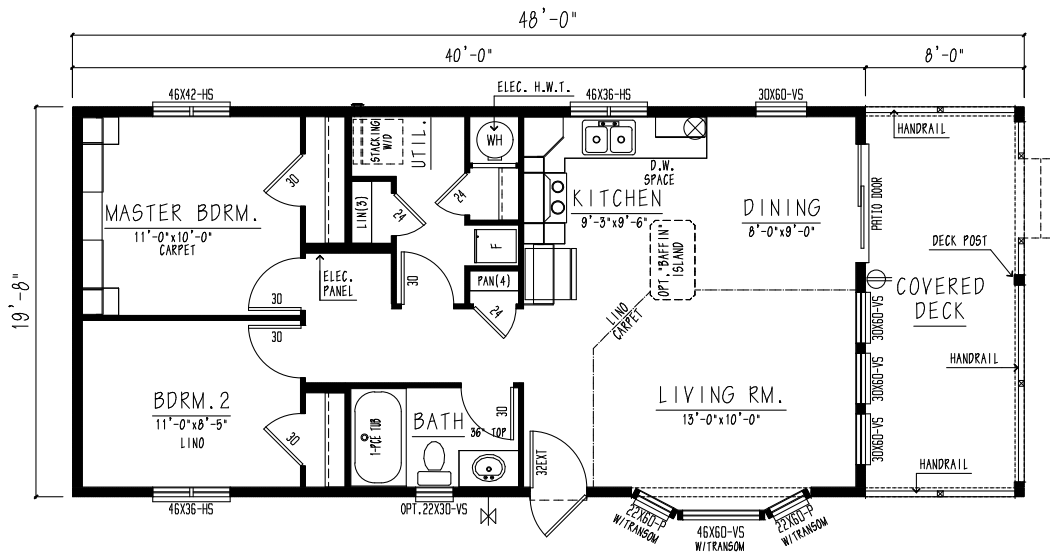

THE WALNUT | *Floorplan*

OVERVIEW

- 800 Sq.Ft
- Deck 160 Sq.Ft (optional)
- 2 Bedroom
- 1 Bath